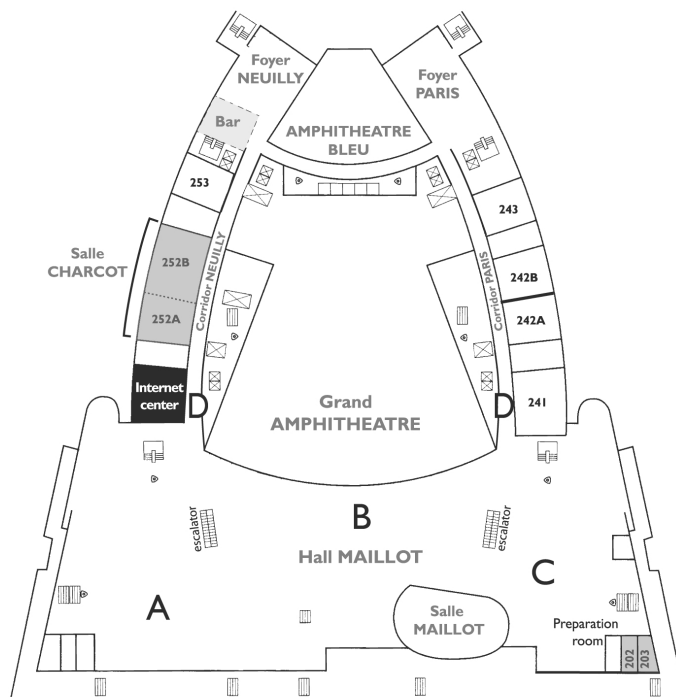

Floor Plans

Level 2

Stands

Hall Maillot: 201 - 265

Poster numbers

Hall Maillot - 1 to 224

Corridor Paris - 225 to 246

Foyer Paris - 247 to 256

Foyer Neuilly - 257 to 281

Corridor Neuilly - 282 to 300

Foyer Paris - Teaching in Neuroscience - 500 to 515

Level 3

Stands

Hall Havane: 301 - 338

Poster numbers

Hall Havane - 301 to 430

Corridor Bordeaux - 431 to 452

Corridor Havane - 453 to 473

Exhibitors Floor Plans

Level 2

Level 3