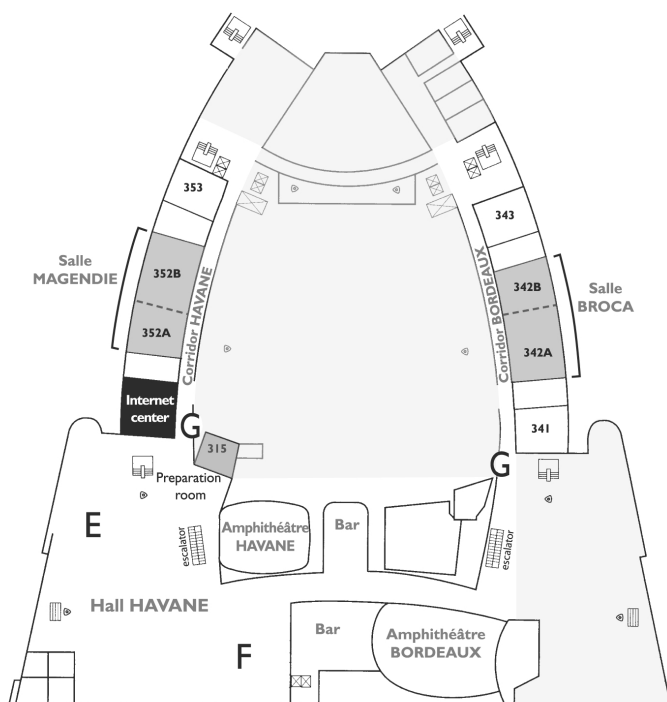

Floor Plans

Level 2

Stands

Hall Maillot: 201 - 265

Poster numbers

Hall Maillot - 1 to 224

Corridor Paris - 225 to 246

Foyer Paris - 247 to 256

Foyer Neuilly - 257 to 281

Corridor Neuilly - 282 to 300

Foyer Paris - Teaching in Neuroscience - 500 to 515

Level 3

Stands

Hall Havane: 301 - 338

Poster numbers

Hall Havane - 301 to 430

Corridor Bordeaux - 431 to 452

Corridor Havane - 453 to 473

Exhibitors Floor Plans

Level 2

Level 3