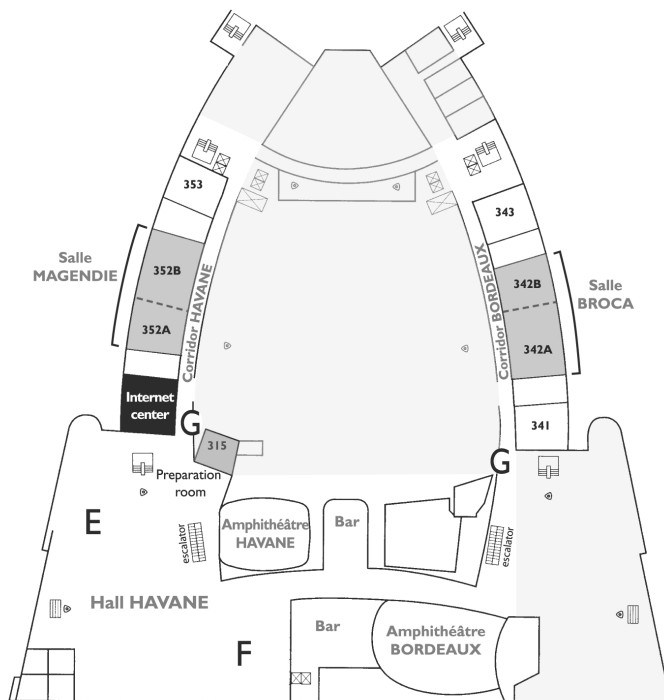

### Stands

Hall Maillot: 201 - 265

### Poster numbers

Hall Maillot - 1 to 224

Corridor Paris - 225 to 246

Foyer Paris - 247 to 256

Foyer Neuilly - 257 to 281

Corridor Neuilly - 282 to 300

Foyer Paris - Teaching in Neuroscience - 500 to 515

## Level 3

### Stands

Hall Havane: 301 - 338